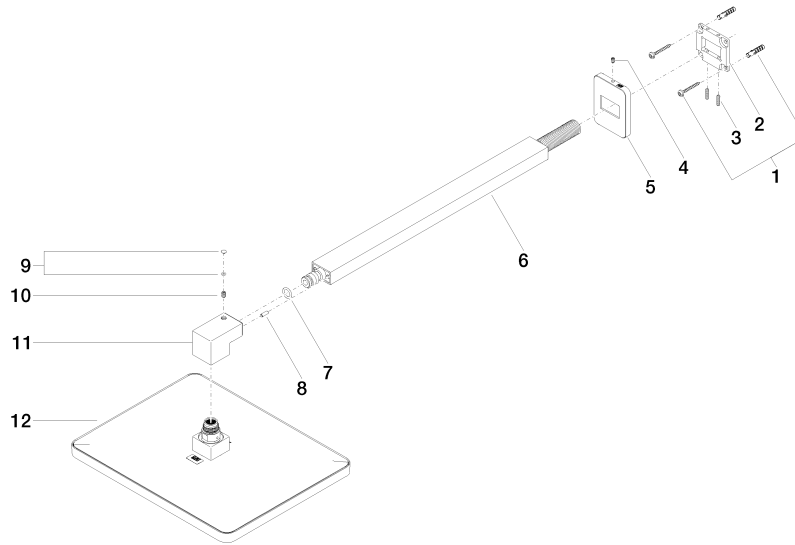

**LULU Rain shower with wall fixing 300 x 240 mm - Chrome**

LULU

28 786 710

- 450mm projection
- rain shower 300 x 240mm
- PURE RAIN, max. flow rate 20 l/min (at 3 bar)
- Function from: 12 l/min
- rosette 78 x 60 mm
- 1/2" connection
- with anti-scale system
- quick clearing
- WRAS 1707033

**Recommended miscellaneous**

- Concealed wall elbow -** 35 085 970 90
- max. recess depth 163 mm
  - min. recess depth 90 mm

28 786 710

mm [inches]

### Spare parts list

No.	Item Number	Name	Quantity used	Delivery time
1	04 30 31 032 00 90	fixing set	1	2
2	09 30 11 160 90	disc	1	2
3	09 31 11 084 90	pin	2	2
4	09 31 11 048 90	pin	1	2
5	09 27 71 019-00	rosette	1	10
6	04 28 22 247 20-00	pipe	1	10
7	90 14 10 011 00 90	seal	1	2
8	09 31 11 040 90	pin	1	2
9	90 31 20 087 00-00	plug	1	10
10	09 31 11 036 90	pin	1	2
11	09 17 01 180-00	connection	1	10
12	04 12 05 062 00-00	shower	1	10