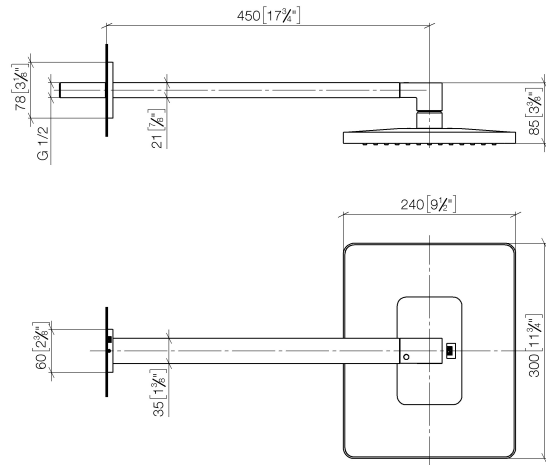

**LULU Rain shower with wall fixing 300 x 240 mm - Chrome**

LULU

28 786 710

- 450mm projection
- rain shower 300 x 240mm
- PURE RAIN, max. flow rate 20 l/min (at 3 bar)
- Function from: 12 l/min
- rosette 78 x 60 mm
- 1/2" connection
- with anti-scale system
- quick clearing
- WRAS 1707033

Product change as of 1st April 2024: max. flow 20l/min

	Chrome	28 786 710-00
	Brushed Platinum	28 786 710-06
	Platinum	28 786 710-08
	Brushed Durabronze (23kt Gold)	28 786 710-28
	Brushed Dark Platinum	28 786 710-99

**Recommended miscellaneous**

- Concealed wall elbow -** 35 085 970 90
- max. recess depth 163 mm
  - min. recess depth 90 mm

28 786 710

mm [inches]

### Spare parts list

No.	Item Number	Name	Quantity used	Delivery time
1	04 30 31 032 00 90	fixing set	1	2
2	09 30 11 160 90	disc	1	2
3	09 31 11 084 90	pin	2	2
4	09 31 11 048 90	pin	1	2
5	09 27 71 019-00	rosette	1	10
6	04 28 22 247 20-00	pipe	1	10
7	90 14 10 011 00 90	seal	1	2
8	09 31 11 040 90	pin	1	2
9	90 31 20 087 00-00	plug	1	10
10	09 31 11 036 90	pin	1	2
11	09 17 01 180-00	connection	1	10
12	04 12 05 062 00-00	shower	1	10